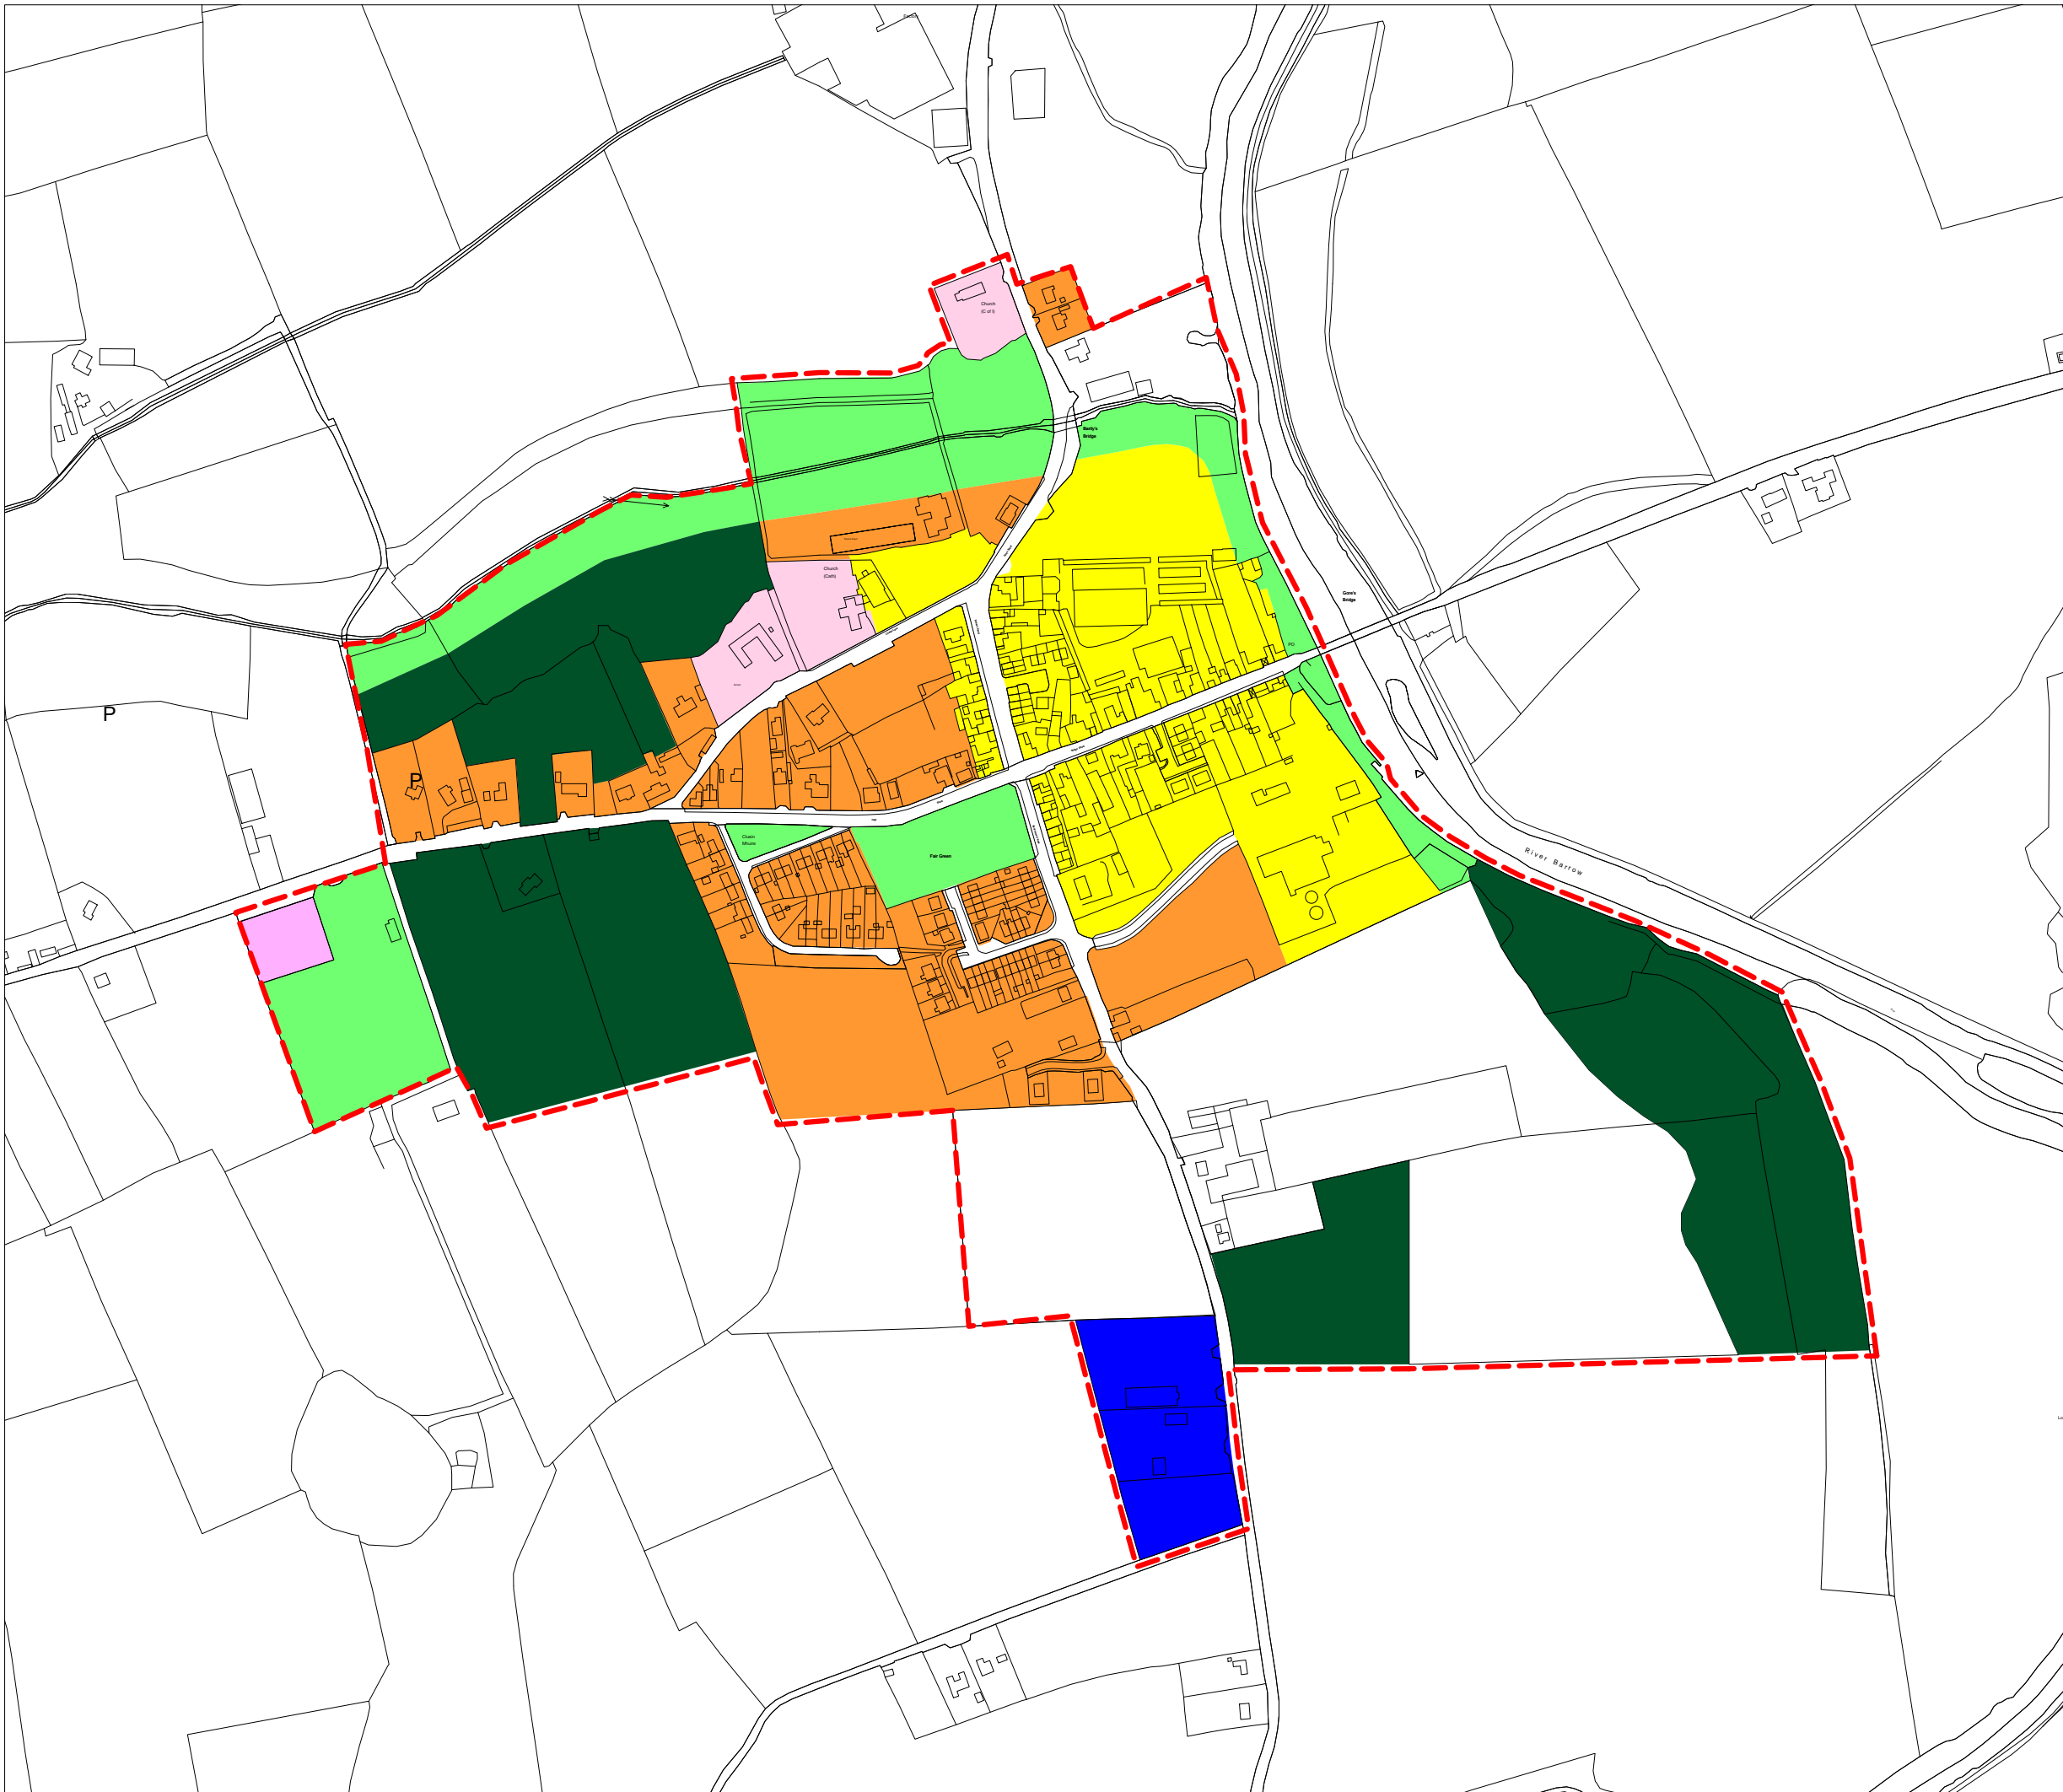

Variation No. 2 to Kilkenny County
Development Plan 2008-2014
Core Strategy
Figure 3.12 Goresbridge Zoning

Legend

- Plan Boundary
- Residential
- Residential (low density)
- Community Facilities
- Open Space
- Village Centre
- Phase 2
- Industrial
- Agricultural

Date: September 2011

Based on Ordnance Survey
Ireland Map, Licence No.
Kilkenny/CCMA/08/12